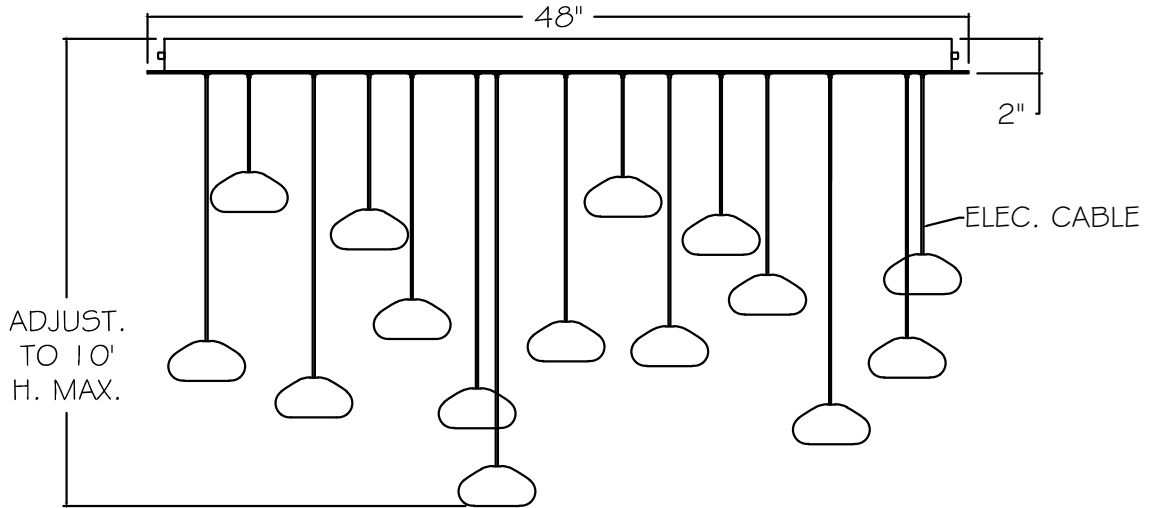

CUSTOMER REFERENCE DRAWING

FRONT VIEW

BOTTOM VIEW

SILVER

- 11 Clear glass-Evening Cloud
- 13 Clear glass-quartz combination
- 14 Natural glass-quartz combination
- 102 Random Cluster
- 106 Nebula

GOLD

- 21 Clear glass-Evening Cloud
- 23 Clear glass-quartz combination
- 24 Natural glass-quartz combination
- 202 Random cluster
- 206 Nebula

THUMBNAIL IMAGES OF STYLE OPTIONS:

<p>5" X 2-3/4"</p> <p>-11 &amp; -21</p>	<p>6" X 4-3/4"</p>	<p>6" x 4 1/2"</p> <p>-13, -14, -23, -24</p>	<p>6" x 4 1/2"</p>	<p>5" x 4"</p>	<p>APPROX. Ø 5.5"</p> <p>-102 -202</p>	<p>APPROX. 4.5"W X 3.5"H</p> <p>-106 -206</p>
---	--------------------	--	--------------------	----------------	--	---