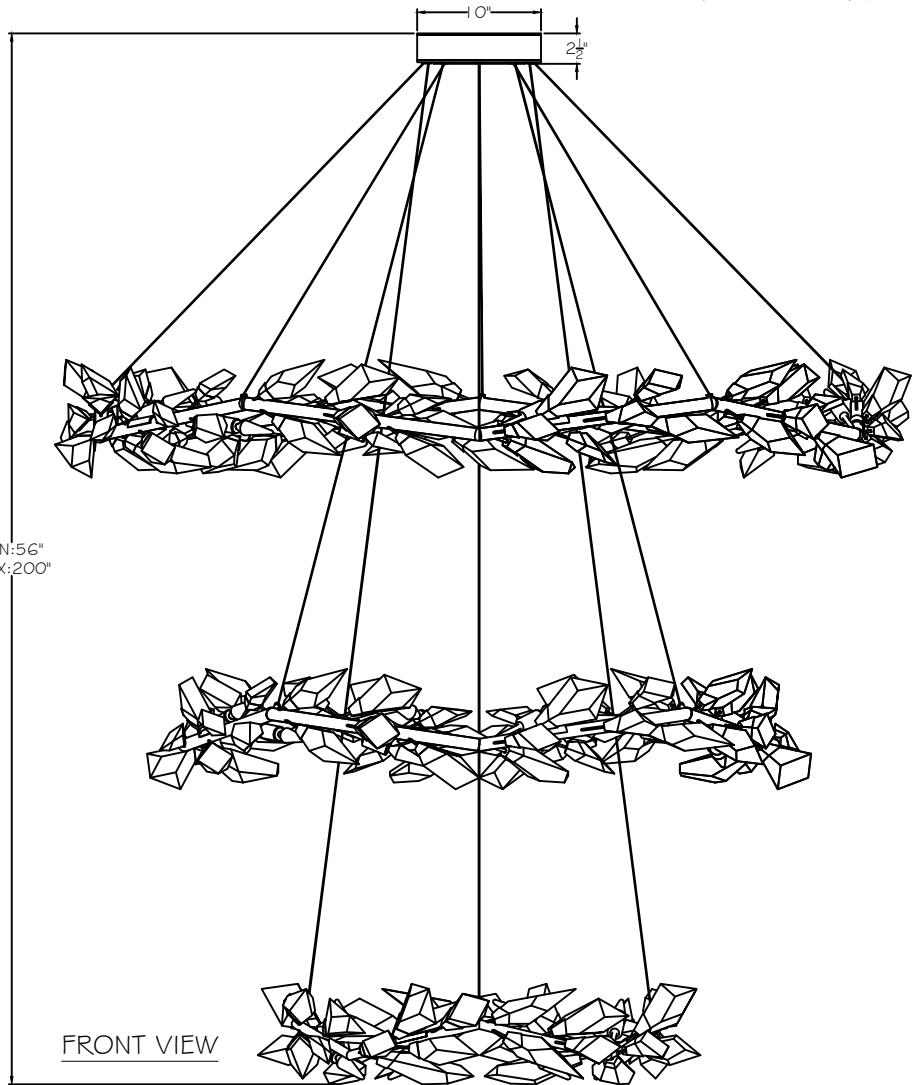

CUSTOMER REFERENCE DRAWING

30 1/2"

TOP VIEW

Ø71" OVERALL DIAMETER

Ø55" MIDDLE WREATH

Ø34" BOTTOM WREATH

MIN:56"
MAX:200"

FRONT VIEW

STYLE CONFIGURATIONS:

-1ST SILVER LEAF

-2ST GOLD LEAF

This drawing, specifications and the product depicted are the exclusive property of Fine Art Handcrafted Lighting®. In compliance with US copyright and patent requirements, notice is hereby given that this document and the product depicted shall not be copied, altered or used in any manner without the expressed written consent of Fine Art Handcrafted Lighting®.

www.finearthl.com

Tel:(305) 821-3850
FINE ART LAMPS®

Fax:(305) 513-5736

STYLE NUMBER:

921940

DATE:

2/3/2022