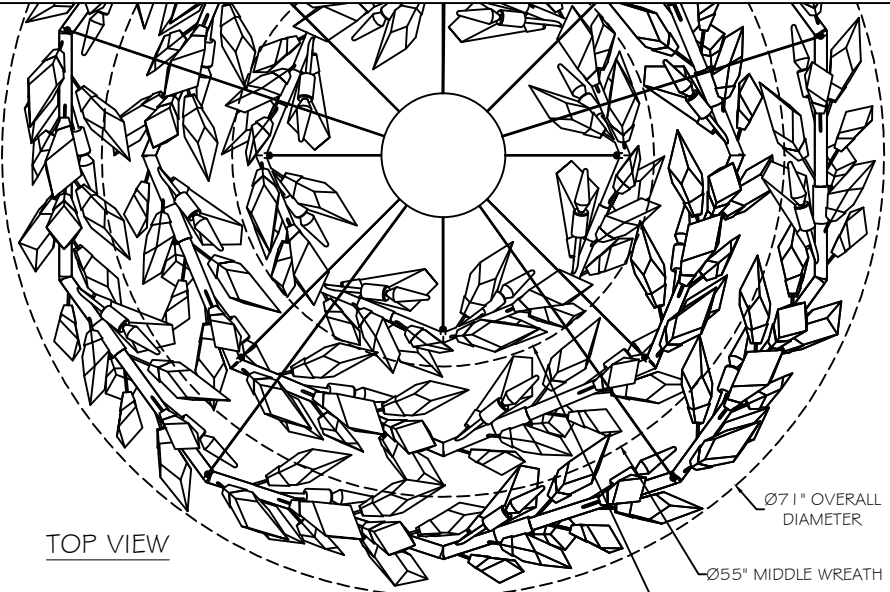

CUSTOMER REFERENCE DRAWING

30 1/2"

TOP VIEW

Ø71" OVERALL DIAMETER

Ø55" MIDDLE WREATH

Ø34" BOTTOM WREATH

MIN:56"
MAX:200"

FRONT VIEW

STYLE CONFIGURATIONS:

-1ST SILVER LEAF

-2ST GOLD LEAF

This drawing, specifications and the product depicted are the exclusive property of Fine Art Handcrafted Lighting®. In compliance with US copyright and patent requirements, notice is hereby given that this document and the product depicted shall not be copied, altered or used in any manner without the expressed written consent of Fine Art Handcrafted Lighting®.