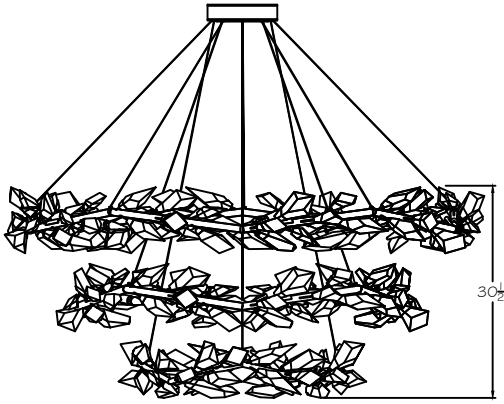

CUSTOMER REFERENCE DRAWING

30 1/2"

TOP VIEW

Ø71" OVERALL DIAMETER

Ø55" MIDDLE WREATH

Ø34" BOTTOM WREATH

MIN:56"
MAX:200"

FRONT VIEW

STYLE CONFIGURATIONS:

-1ST SILVER LEAF

-2ST GOLD LEAF

This drawing, specifications and the product depicted are the exclusive property of Fine Art Handcrafted Lighting®. In compliance with US copyright and patent requirements, notice is hereby given that this document and the product depicted shall not be copied, altered or used in any manner without the expressed written consent of Fine Art Handcrafted Lighting®.